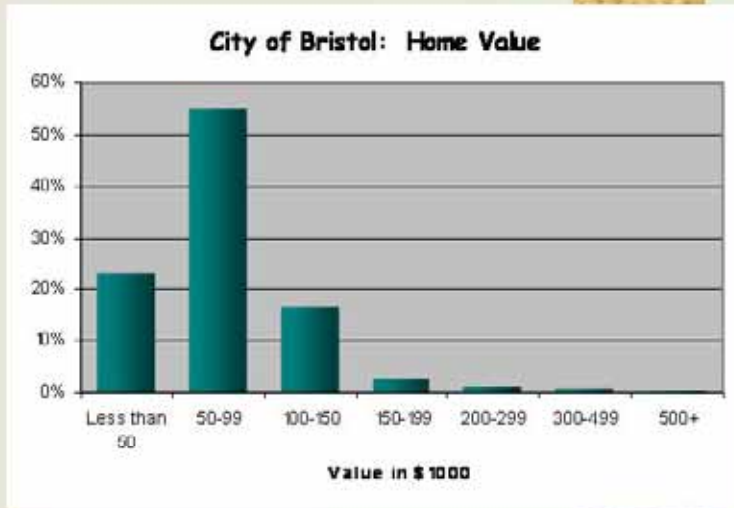

City of Bristol

www.bristolva.org

Summaries of Southwest Virginia

Housing:

Occupied Housing - 90.7%
Occupied by Owner - 65.4%
Occupied by Renter - 34.6%
Vacant Housing - 9.3%
For Recreational User - 0.4%

Median Home Value - $71,400
Median Monthly Rent - $409

Median Ownership Costs - $665
(with a mortgage)
Median Ownership Costs - $211
(without a mortgage)

On the Cost of Living Graph, the National Average is set to zero. The numbers on the horizontal axis represent the percent difference in the cost of an item in the region versus the National Average cost.

* The closest reporting metro area