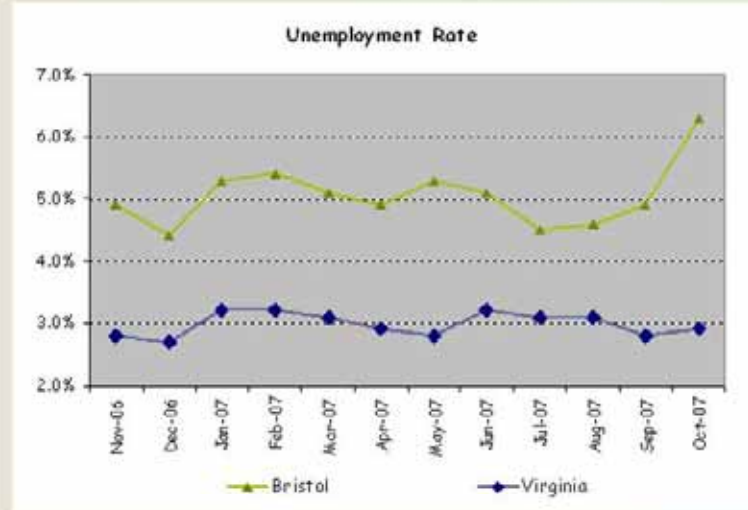

Median Home Value - \$71,400
 Median Monthly Rent - \$409

Median Ownership Costs - \$665
 (with a mortgage)
 Median Ownership Costs - \$211
 (without a mortgage)

On the Cost of Living Graph, the National Average is set to zero. The numbers on the horizontal axis represent the percent difference in the cost of an item in the region versus the National Average cost.

* The closest reporting metro area

Civilian Labor Force
(October 2007)

8,149

Employment by Industry

Labor Force by Education

H.S. Diploma	29.3%
Some College	19.8%
Associates	6.3%
Bachelors	12.6%
Graduate	4.5%