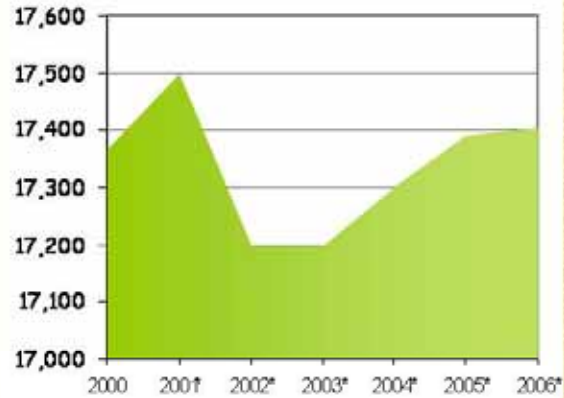

2006 Population: 17,406

Gender Distribution:

Male - 45.0%
Female - 54.0%

Ethnic Distribution:

White - 92.5%
Black - 5.9%
American Indian - 0.2%
Asian - 0.7%
Native Pacific Islander - 0%
Other - 0.7%
Hispanic (of any race) - 1.3%

Marital Status (Ages 15+):

Never Married - 19.0%
Married - 54.1%
Separated/Divorced - 14.7%
Widowed - 12.2%

Households:

Families - 62.5%
Families w/ Children - 27.5%
Living Alone - 34.3%

Population

Distribution by Age