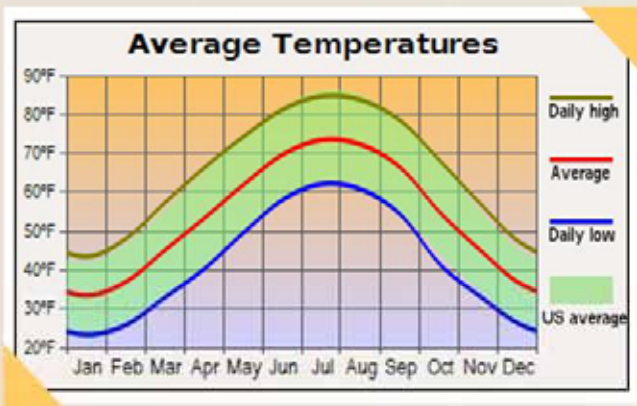

City of Bristol

www.bristolva.org

Southwest of SouthWest Virginia

Area:	13 mi²
Population (2006):	17,406
Median Age (2006):	41.8
Average Family Size:	2.78
Median Home Value:	$71,400
Median Household Income (2004):	$29,816
Unemployment Rate (October 2007):	6.3%
% Employment Growth (2005-2006):	2.7%
Average Commute Time:	18.0 min
Cost-of-Living Index:	87.6*

* Kingsport/Bristol (the closest reporting metro area)

Geography

Towns & Communities: Bristol

Major Roads: I 81, I 181, I 381, US 11, US 19, US 58, US 75, US 80, US 91, US 113, US 140, US 381

Climate

Average Temperature	Average Annual Precipitation
January -30F	Rainfall - 45.0"
July -73F	Snowfall - 15.0"