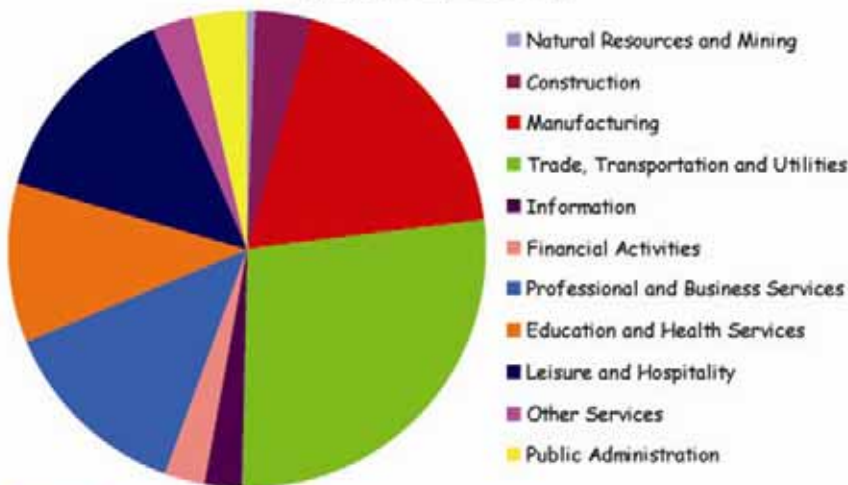

Median Home Value - \$71,400
 Median Monthly Rent - \$409

Median Ownership Costs - \$665
 (with a mortgage)
 Median Ownership Costs - \$211
 (without a mortgage)

On the Cost of Living Graph, the National Average is set to zero. The numbers on the horizontal axis represent the percent difference in the cost of an item in the region versus the National Average cost.

* The closest reporting metro area

Civilian Labor Force
(October 2007)

8,149

Employment by Industry

Labor Force by Education

H.S. Diploma	29.3%
Some College	19.8%
Associates	6.3%
Bachelors	12.6%
Graduate	4.5%