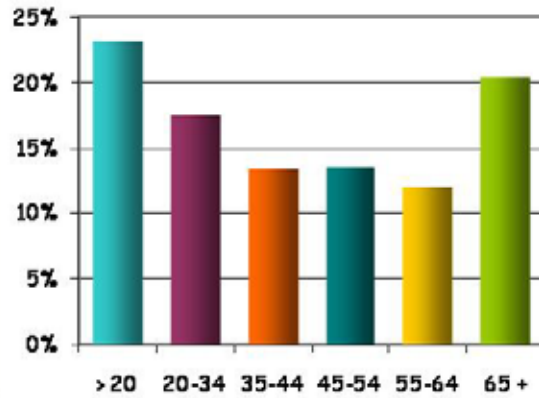

2006 Population: 17,406

Gender Distribution:

Male - 45.0%
Female - 54.0%

Ethnic Distribution:

White - 92.5%
Black - 5.9%
American Indian - 0.2%
Asian - 0.7%
Native Pacific Islander - 0%
Other - 0.7%
Hispanic (of any race) - 1.3%

Marital Status (Ages 15+):

Never Married - 19.0%
Married - 54.1%
Separated/Divorced - 14.7%
Widowed - 12.2%

Households:

Families - 62.5%
Families w/ Children - 27.5%
Living Alone - 34.3%

Population

Distribution by Age