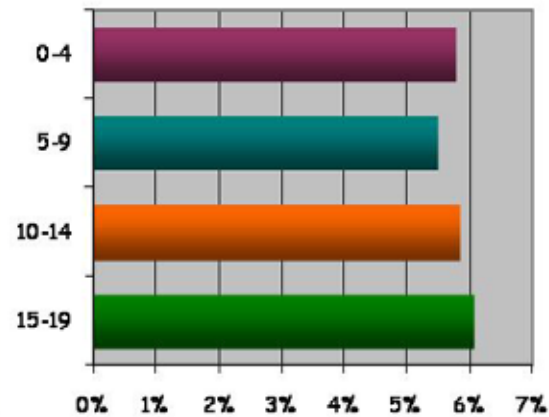

Distribution by Age (Under 20)