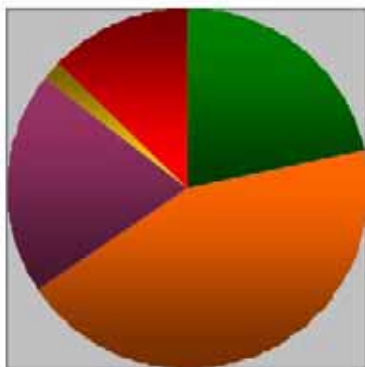

Superintendent: Dr. Doug Arnold
222 Oak St, Bristol, VA 24201
(276) 821-5600

Elementary/Middle Schools

Highland View Elementary

1405 Eads St.
Bristol, VA 24201
(276) 821-5710
Principal: Ms. Debra Leonard

Grades: PK-5
2007-08: Fully Accredited
Fall 2007 enrollment: 204
www.bristolvaschools.org/highland

Joseph Van Pelt Elementary

200 Springhill Terrace
Bristol, VA 24201
(276) 821-5770
Principal: Mr. Dennis Staton

Grades: PK-5
2007-08: Fully Accredited
Fall 2007 enrollment: 409
www.bristolvaschools.org/vanpelt

Stonewall Jackson Elementary

2045 West Euclid Avenue
Bristol, VA 24201
(276) 821-5740
Principal: Dr. Linda Brittle

Grades: PK-5
2007-08: Fully Accredited
Fall 2007 enrollment: 281
www.bristolvaschools.org/stonewall

Virginia Middle

501 Piedmont Avenue
Bristol, VA 24201
(276) 821-5660
Principal: Mr. Gary Ritchie

Grades: 6-8
2007-08: Fully Accredited
Fall 2007 enrollment: 539
www.bristolvaschools.org/vms

Washington-Lee Elementary

Washington-Lee Drive
Bristol, VA 24201
(276) 821-5800
Principal: Mr. Mike Braswell

Grades: PK-5
2007-08: Fully Accredited
Fall 2007 enrollment: 227
www.bristolvaschools.org/washington

High Schools

Virginia High

Long Crescent Drive
Bristol, VA 24201
(276) 821-5858
Principal: Ms. Ina Danko

Grades: 9-12
2007-08: Fully Accredited
Fall 2007 enrollment: 702
www.bristolvaschools.org/vhs

Post High School Graduation Plans

- 2-year College
- 4-year College
- Other Education
- Employment
- Military
- No Plans

LOCAL COLLEGES

Virginia Highlands Community College
Emory and Henry College
Virginia Intermont College
King College
East Tennessee State University