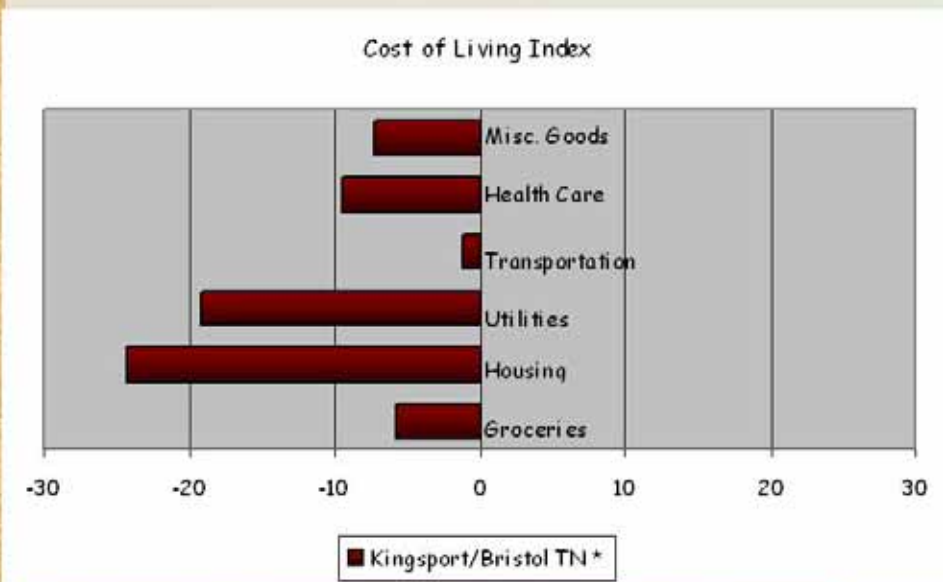

Marital Status (Ages 15+):

Never Married - 19.0%
Married - 54.1%
Separated/Divorced - 14.7%
Widowed - 12.2%

Households:

Families - 62.5%
Families w/ Children - 27.5%
Living Alone - 34.3%

Population

Distribution by Age

Distribution by Age (Under 20)

City of Bristol

www.bristolva.org

Summaries of Southwest Virginia

Housing:

Occupied Housing - 90.7%
 Occupied by Owner - 65.4%
 Occupied by Renter - 34.6%
 Vacant Housing - 9.3%
 For Recreational User - 0.4%

Median Home Value - \$71,400
 Median Monthly Rent - \$409

Median Ownership Costs - \$665
 (with a mortgage)
 Median Ownership Costs - \$211
 (without a mortgage)

On the Cost of Living Graph, the National Average is set to zero. The numbers on the horizontal axis represent the percent difference in the cost of an item in the region versus the National Average cost.