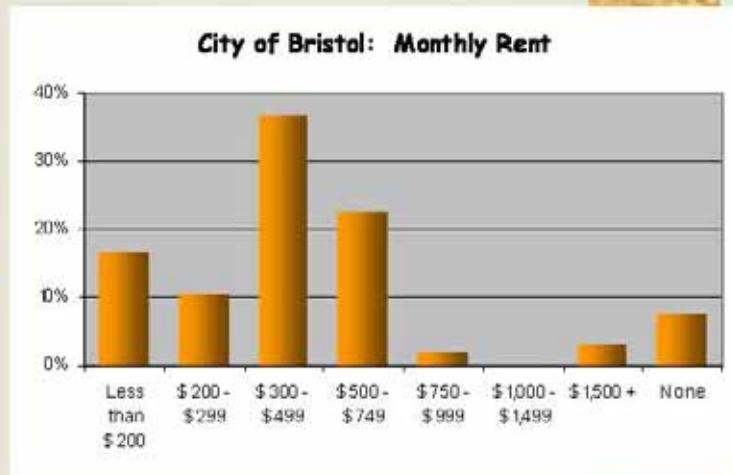

Median Home Value - \$71,400
 Median Monthly Rent - \$409

Median Ownership Costs - \$665
 (with a mortgage)
 Median Ownership Costs - \$211
 (without a mortgage)

On the Cost of Living Graph, the National Average is set to zero. The numbers on the horizontal axis represent the percent difference in the cost of an item in the region versus the National Average cost.