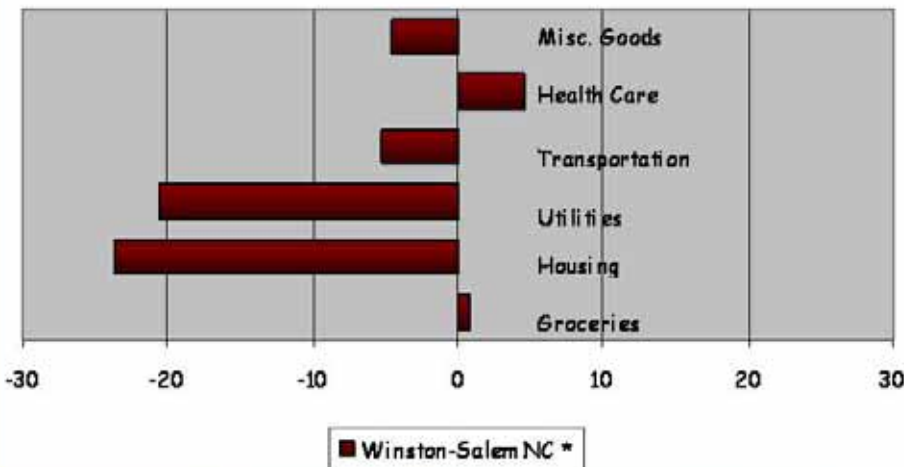

Cost of Living Index

On the Cost of Living Graph, the National Average is set to zero. The numbers on the horizontal axis represent the percent difference in the cost of an item in the region versus the National Average cost.

* The closest reporting metro area