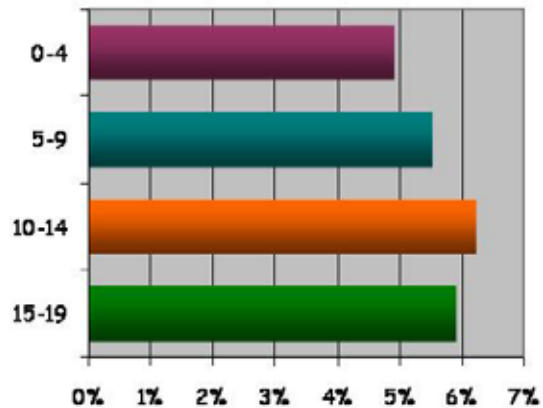

Carroll County

www.carrollcountyva.org

Subplots of Southwest Virginia

2006 Population: 29,715

Gender Distribution:

Male - 49.0%
Female - 50.0%

Ethnic Distribution:

White - 99.0%
Black - 0.6%
American Indian - 0.1%
Asian - 0.1%
Native Pacific Islander - 0%
Other - 0.2%
Hispanic (of any race) - 2.0%

Marital Status (Ages 15+):

Never Married - 15.7%
Married - 64.7%
Separated/Divorced - 11.0%
Widowed - 8.7%

Households:

Families - 72.1%
Families w/ Children - 27.8%
Living Alone - 25.4%

Population

Distribution by Age

Distribution by Age (Under 20)

Carroll County

www.carrollcountyva.org

Summaries of Southwest Virginia

Housing:

- Occupied Housing - 83.0%
 - Occupied by Owner - 81.7%
 - Occupied by Renter - 18.3%
- Vacant Housing - 17.0%
 - For Recreational User - 8.8%