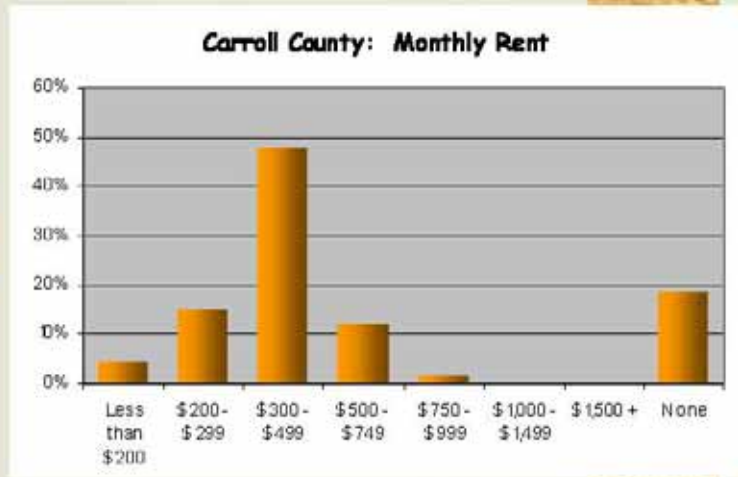

Median Home Value - \$68,900
 Median Monthly Rent - \$366

Median Ownership Costs - \$625
 (with a mortgage)
 Median Ownership Costs - \$162
 (without a mortgage)

Cost of Living Index

On the Cost of Living Graph, the National Average is set to zero. The numbers on the horizontal axis represent the percent difference in the cost of an item in the region versus the National Average cost.