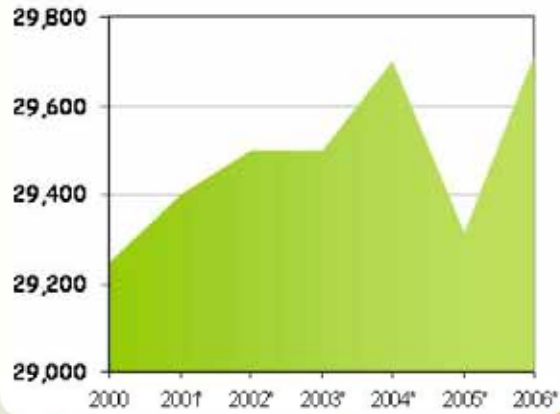

Carroll County

www.carrollcountyva.org

Subplots of Southwest Virginia

2006 Population: 29,715

Gender Distribution:

Male - 49.0%
Female - 50.0%

Ethnic Distribution:

White - 99.0%
Black - 0.6%
American Indian - 0.1%
Asian - 0.1%
Native Pacific Islander - 0%
Other - 0.2%
Hispanic (of any race) - 2.0%

Marital Status (Ages 15+):

Never Married - 15.7%
Married - 64.7%
Separated/Divorced - 11.0%
Widowed - 8.7%

Households:

Families - 72.1%
Families w/ Children - 27.8%
Living Alone - 25.4%

Population

Distribution by Age