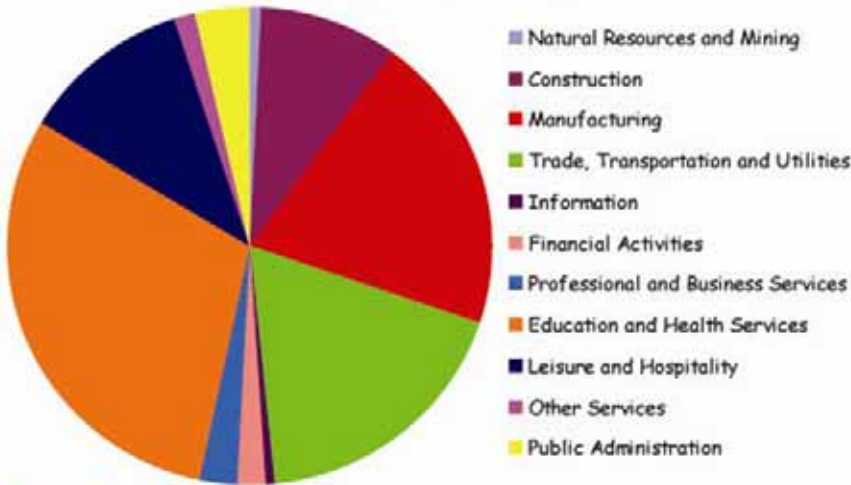

* The closest reporting metro area

Carroll County

www.carrollcountyva.org

Civilian Labor Force
(October 2007)

14,151

Employment by Industry

Labor Force by Education

H.S. Diploma	37.7%
Some College	14.0%
Associates	4.3%
Bachelors	5.5%
Graduate	2.5%