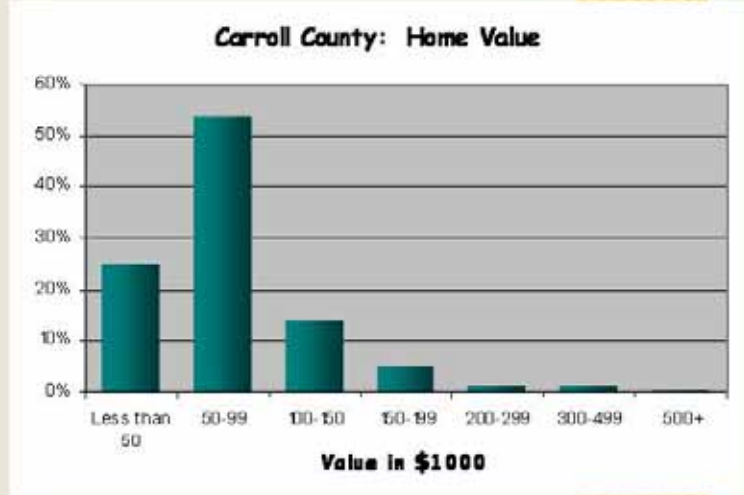

Marital Status (Ages 15+):

Never Married - 15.7%
Married - 64.7%
Separated/Divorced - 11.0%
Widowed - 8.7%

Households:

Families - 72.1%
Families w/ Children - 27.8%
Living Alone - 25.4%

Population

Distribution by Age

Distribution by Age (Under 20)

Carroll County

www.carrollcountyva.org

Summaries of Southwest Virginia

Housing:

- Occupied Housing - 83.0%
 - Occupied by Owner - 81.7%
 - Occupied by Renter - 18.3%
- Vacant Housing - 17.0%
 - For Recreational User - 8.8%

Median Home Value - \$68,900
 Median Monthly Rent - \$366

Median Ownership Costs - \$625
 (with a mortgage)
 Median Ownership Costs - \$162
 (without a mortgage)

Cost of Living Index

On the Cost of Living Graph, the National Average is set to zero. The numbers on the horizontal axis represent the percent difference in the cost of an item in the region versus the National Average cost.