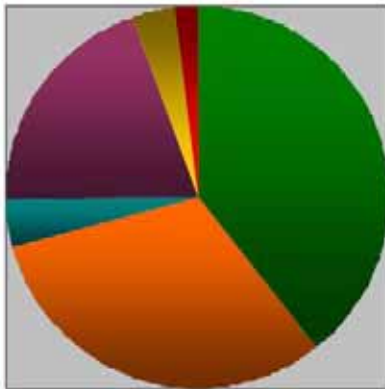

Carroll County Public Schools

Superintendent: Dr. James Greg Smith
605-9 Pine St, Hillsville, VA 24343
(276) 728-3191

High Schools

Carroll County High
100 Cavs Lane
Hillsville, VA 24343
(276) 730-9932
Principal: Mr. Robbie Patton

Grades: 10-12
2007-08: Fully Accredited
Fall 2007 enrollment: 897
<http://www.ccpsd.k12.va.us/school/cchs/>

Vocational Schools

Carroll County High
100 Cavs Lane
Hillsville, VA 24343
(276) 730-9932
Principal: Mr. Robbie Patton

www.ccpsd.k12.va.us/schpages/cchs/brochure.htm

Program offerings: Agriculture Education, Cosmetology, Child Development, Mechanics, and Nursing.

Post High School Graduation Plans

- 2-year College
- 4-year College
- Other Education
- Employment
- Military
- No Plans

LOCAL COLLEGES

Wytheville Community College
New River Community College
Radford University
Virginia Tech