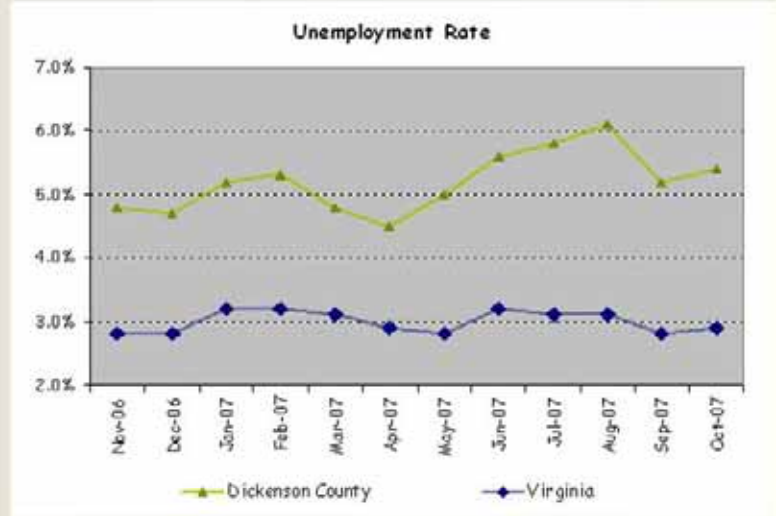

Carroll County

www.carrollcountyva.org

Civilian Labor Force
(October 2007)

14,151