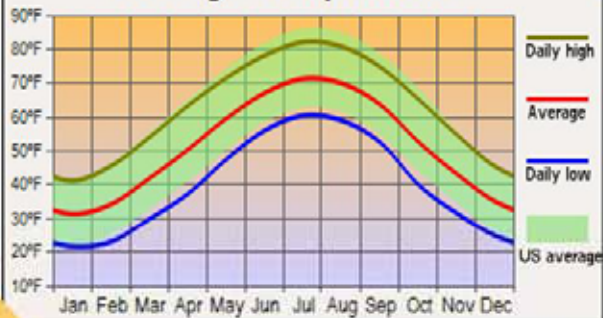

Average Temperatures

Geography

Towns & Communities: Cana, Dugspur, Fancy Gap, Hillsville, Lambsburg, Laurel Fork, Pipers Gap, Sylvatus, Woodlawn

Bodies of Water: Lovill's Creek Lake, New River

Major Roads: I 77, US 16, US 21, US 48, US 52, US 58, US 89, US 93, US 94, US 97, US 100, US 148, US 221, US 274

Climate

Average Temperature	Average Annual Precipitation
January -33°F	Rainfall -40.84 "
July -70°F	Snowfall -22.70 "